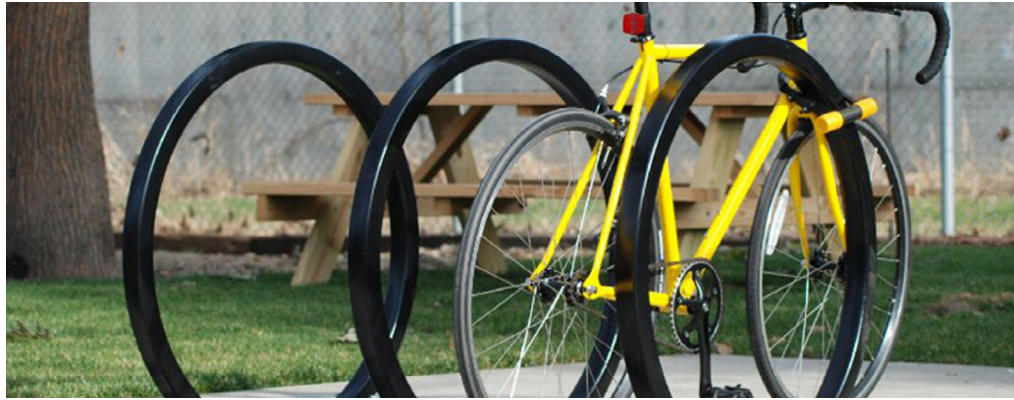

BIKE RACKS

Omega®

CIRCULAR BIKE PARKING RACKS

The Circle Series is the San Francisco city bicycle rack spec for a reason. Constructed of thick HSS steel tubing, the Omega® delivers an attractive and functional design. Available in a powder coat, galvanized, or stainless steel finish. This rack is sure to turn heads.

GROUND CONTROL
■■■■■■■■■■ SYSTEMS®
Micromobility Parking Solutions

Product Features

- Circular bike parking rack Omega
- Available in galvanized, stainless or black powder
- 2 bike capacity
- Thick HSS steel tubing for added security
- U-Lock Compatible
- Galvanized series meets San Francisco's bike parking guidelines
- Similar to the Arc, Round, Orion and Ring racks
- Surface mount only